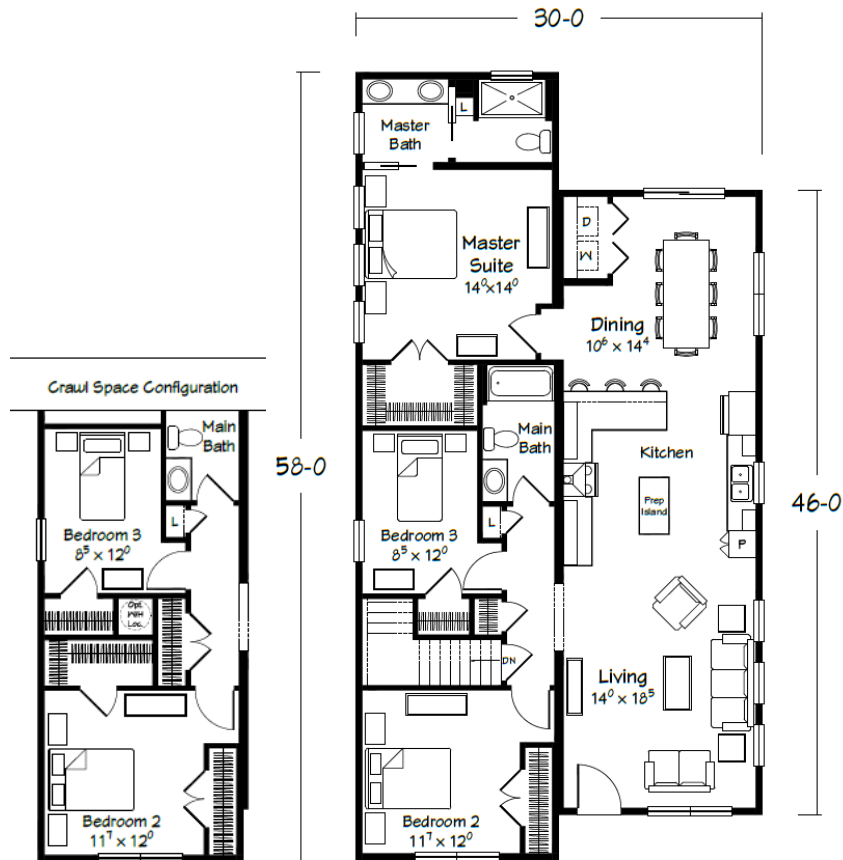

New PLAN OF THE MONTH: November 2023

Please Note: Shown with site built porch

Scan QR for Interior Views

PLAN NAME: Accent II Ranch

PLAN INFO: 1560 sq. ft | 3 Bedrooms | 2 Baths

DESCRIPTION: Modern Ranch Plan

COLLECTION/SPECIFICATIONS: Modern Living

Accent II Ranch
1560 sq ft Living