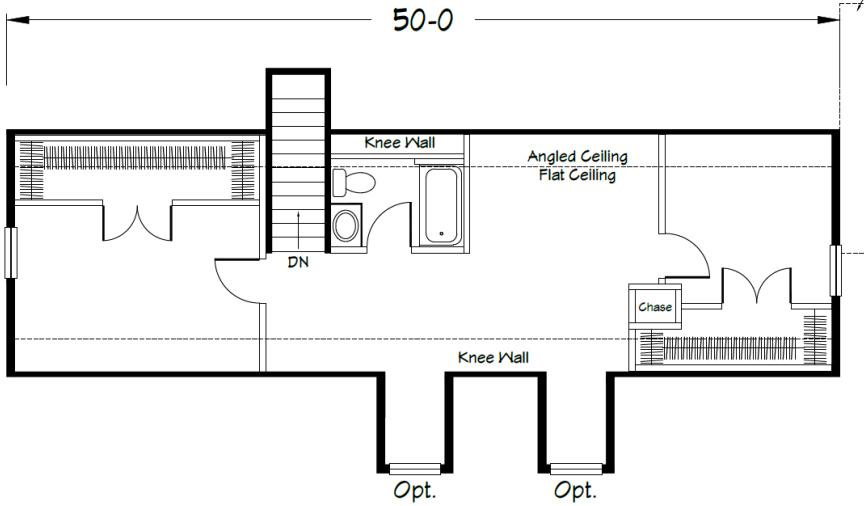

Proposed
Garage
Location

50-0

Outline of Roof Below

50-0