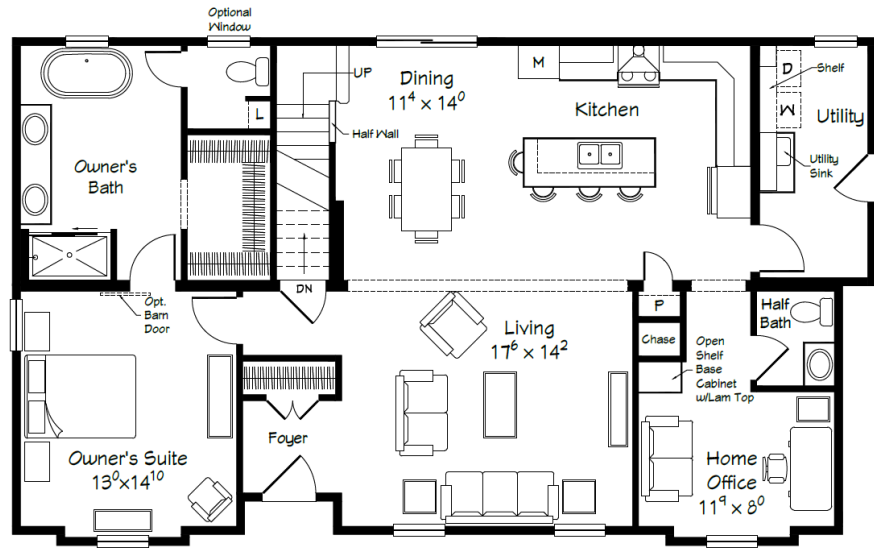

### LeGrand

Scan QR for Interior Views

Please Note: Shown with site built garage

Each Homestead "LeGrand" plan includes specially designed exterior and interior features in addition to Homestead series standards. Packaged exterior features as shown are only available for "LeGrand" plans.

#### INTERIOR FEATURES:

- Deep refrigerator overhead cabinet
- Stainless Steel tower range hood
- Microwave cabinet (per plan)
- Additional built-in cabinetry feature (per plan)
- Free-standing oval tub in owner's bath
- Duma-Wall shower with chrome slide-by, roller door in owner's bath

### LeGrand Cape 2106

Proposed Upper Level

**LeGrand Cape  
2267**

30-0

52-0

Proposed  
Garage  
Location

50-0

Outline of Roof Below

50-0

Proposed Upper  
Level