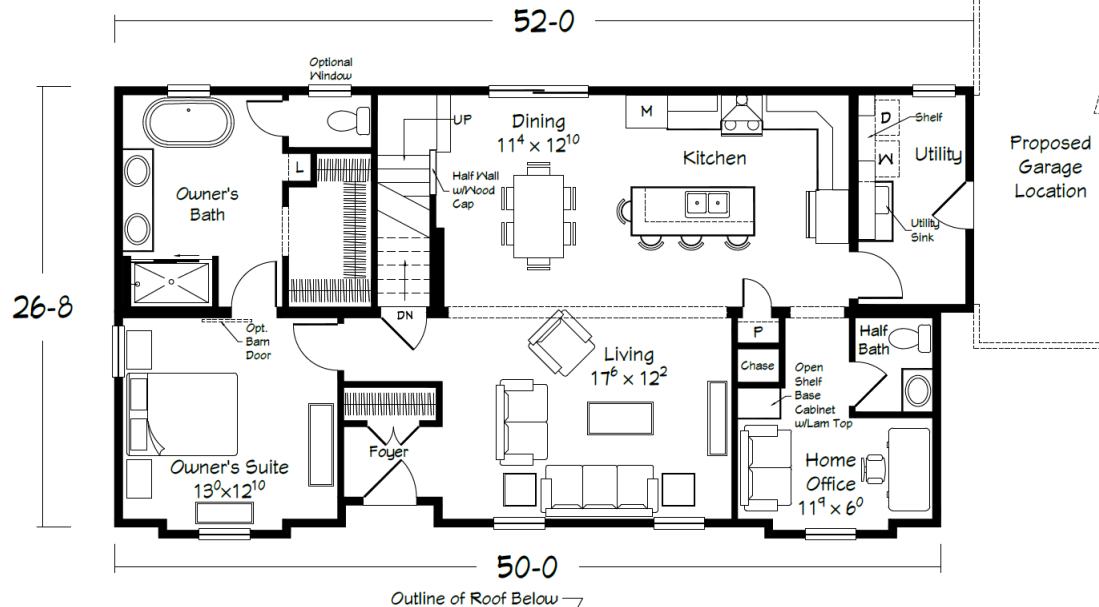

LeGrand Cape 2106