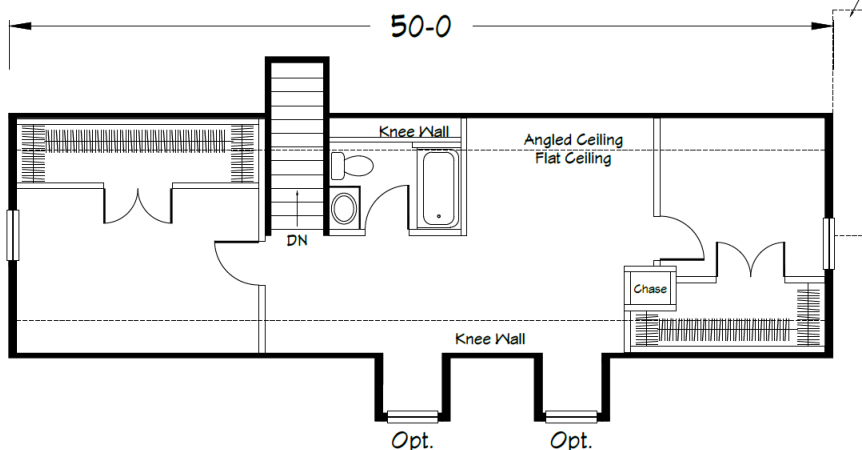

LeGrand Cape 2106