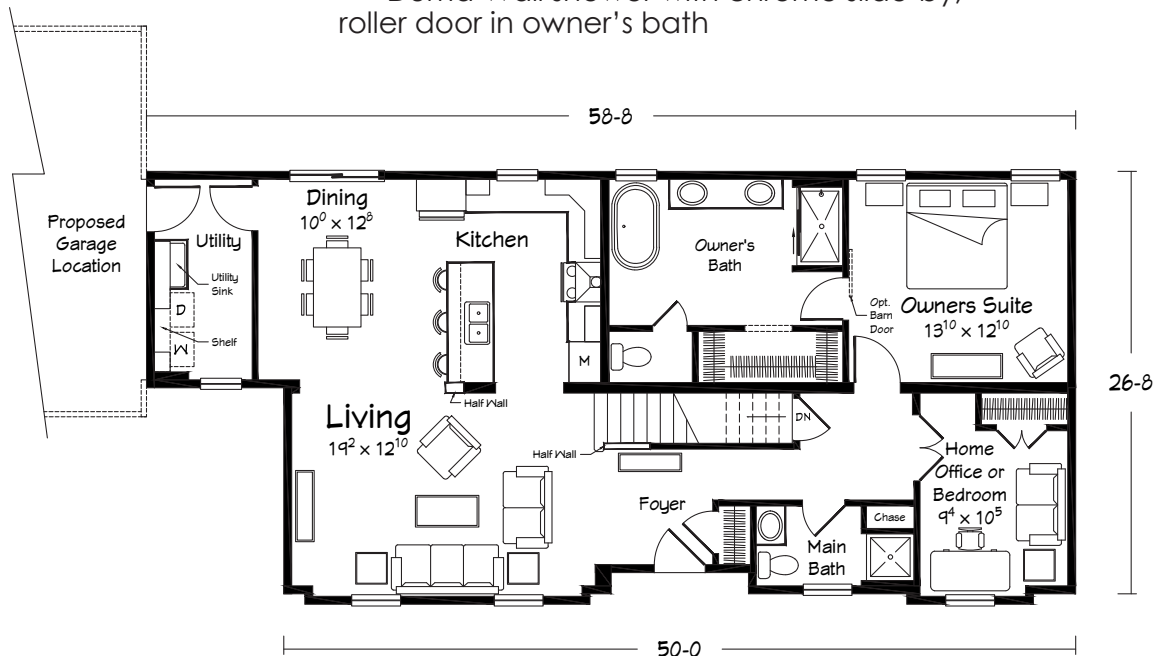

LeGrand Cape 2200