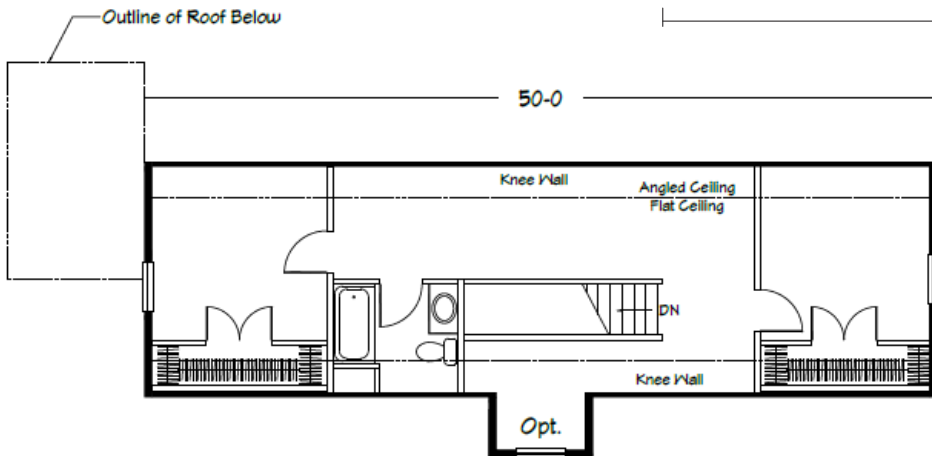

LeGrand Cape 2200