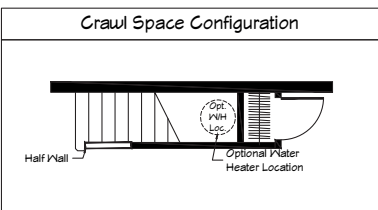

LeGrand Cape 2200