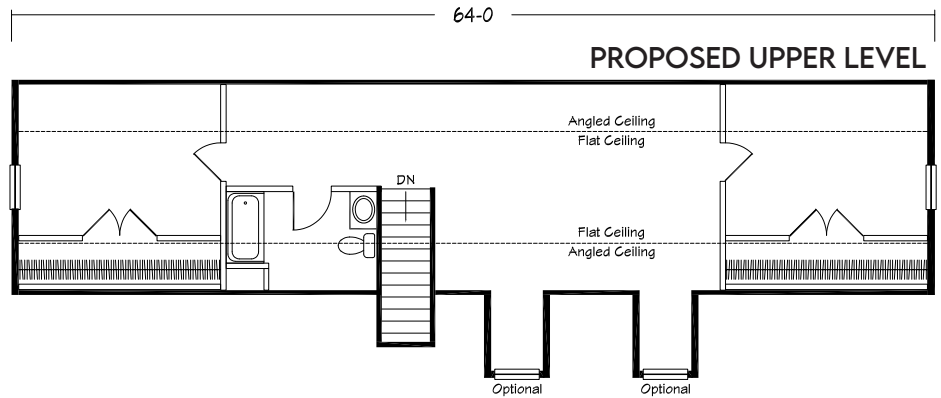

Shown with site built garage

NEW PLAN OF THE MONTH: MAY 2026 LEGRAND CAPE 2884

HOMESTEAD SPECIFICATIONS + LEGRAND FEATURES
3 BEDROOMS | 2 BATHS | 1929 SQ. FT. FIRST FLOOR
(2884 SQ. FT. WITH COMPLETION OF 955 SQ.FT. UPPER LEVEL)

A 28-WIDE VERSION
OF THIS PLAN
IS AVAILABLE.
REQUEST LEGRAND
CAPE 2663

Scan
QR for
Interior
Views