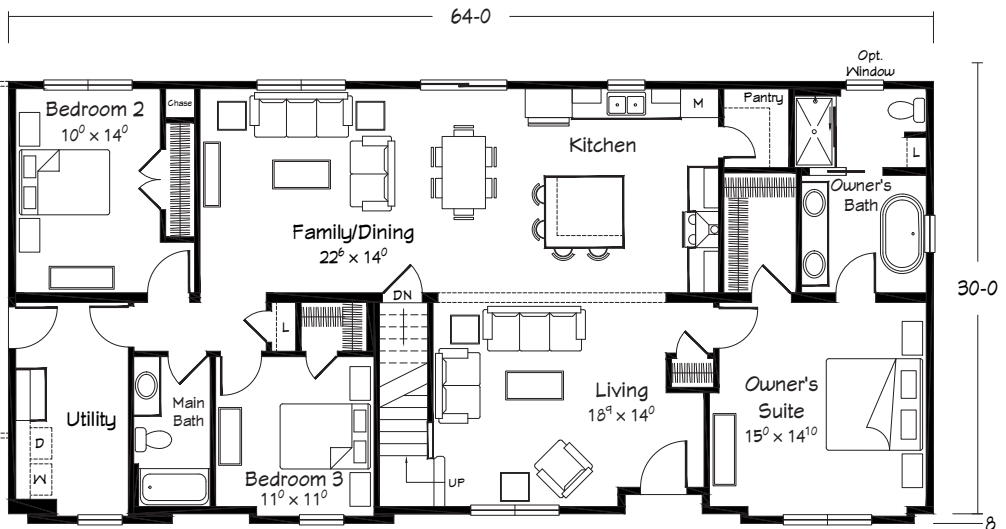

Shown with site built garage

NEW PLAN OF THE MONTH: MAY 2026 LEGRAND CAPE 2884

HOMESTEAD SPECIFICATIONS + LEGRAND FEATURES
3 BEDROOMS | 2 BATHS | 1929 SQ. FT. FIRST FLOOR
(2884 SQ. FT. WITH COMPLETION OF 955 SQ.FT. UPPER LEVEL)

A 28-WIDE VERSION
OF THIS PLAN
IS AVAILABLE.
REQUEST LEGRAND
CAPE 2663

Scan
QR for
Interior
Views