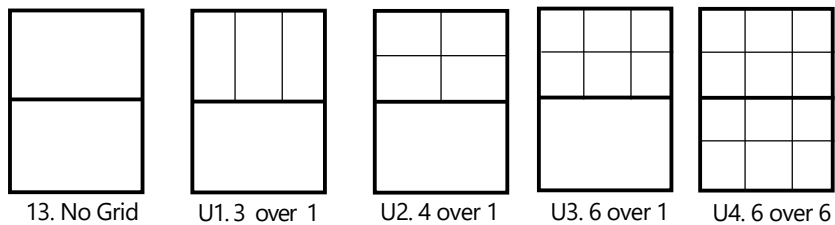

Standard Elm Grove Siding 4x4 Shiplap

Heritage Shingles

Standard Shutters - Front Door Side

- Panel
- Optional: Entire Home*

Standard Window

White Vinyl Single Hung

Optional Window Grid Choices*

Standard Exterior Doors