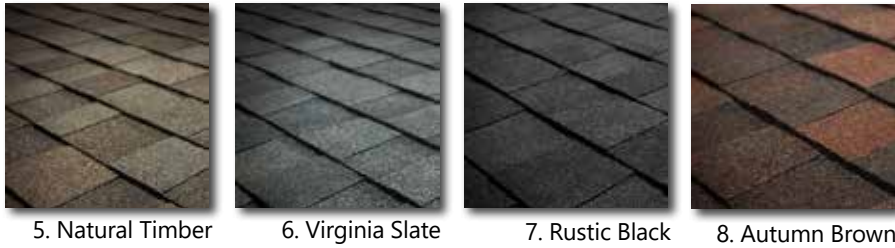

Insert your exterior color selections:

- | | | |
|--|---|--|
| <input type="checkbox"/> Main Siding Color | <input type="checkbox"/> Shutter Color | <input type="checkbox"/> Exterior Door |
| <input type="checkbox"/> Shingle Color | <input type="checkbox"/> Grid Selection | <input type="checkbox"/> Exterior Door Color |

Standard Elm Grove Siding 4x4 Shiplap

Heritage Shingles

Standard Shutters - Front Door Side

- Panel
- Optional: Entire Home*

Standard Window

White Vinyl Single Hung

Optional Window Grid Choices*

Standard Exterior Doors