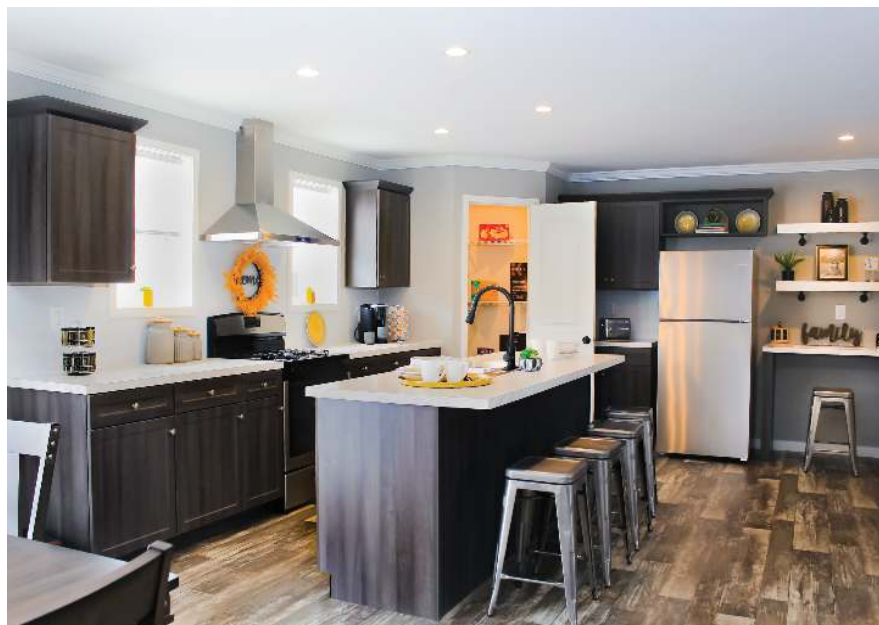

Simple Solutions

Kitchen Upgrade for Every Plan

Upgrade the kitchen in any plan, in one easy step

Package includes: *(not all items apply in every kitchen)*

- Corner Base Lazy Susan
- Trash Can Pull Out
- Pots & Pans Drawer
- Choice of Pendants
 - Brush Nickel Mini Pendant
 - Crimson Coffee Mini Pendant
 - White Alabaster Mini Pendant
- (5) 4" LED Recessed Can Lights
- Stainless Steel Farm Sink
- Goose Neck Faucet
- Built-In Refer Cabinet
 - 24" Deep and 12" Tall
 - Includes End Panels
- Quick-Tile Backsplash
- 180FX or HD Countertop
- Beveled or Bullnose edging
- USB Outlet
- 30" Overhead Cabinets with Craftsman Style Decorative Cove Molding