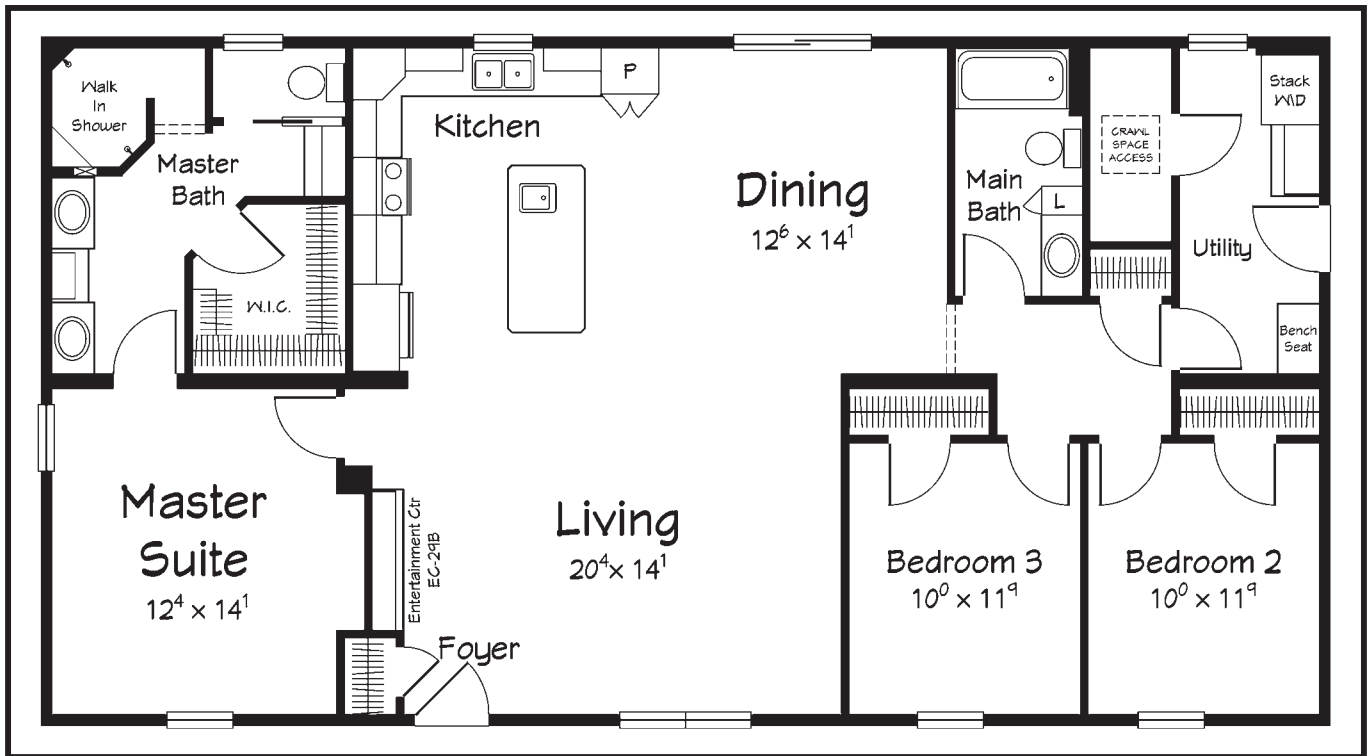

THE

INTRODUCING...

THOROUGHBRED

THOROUGHBRED II

30x56 FOOT
1680 SQ. FT.

www.Ritz-Craft.com